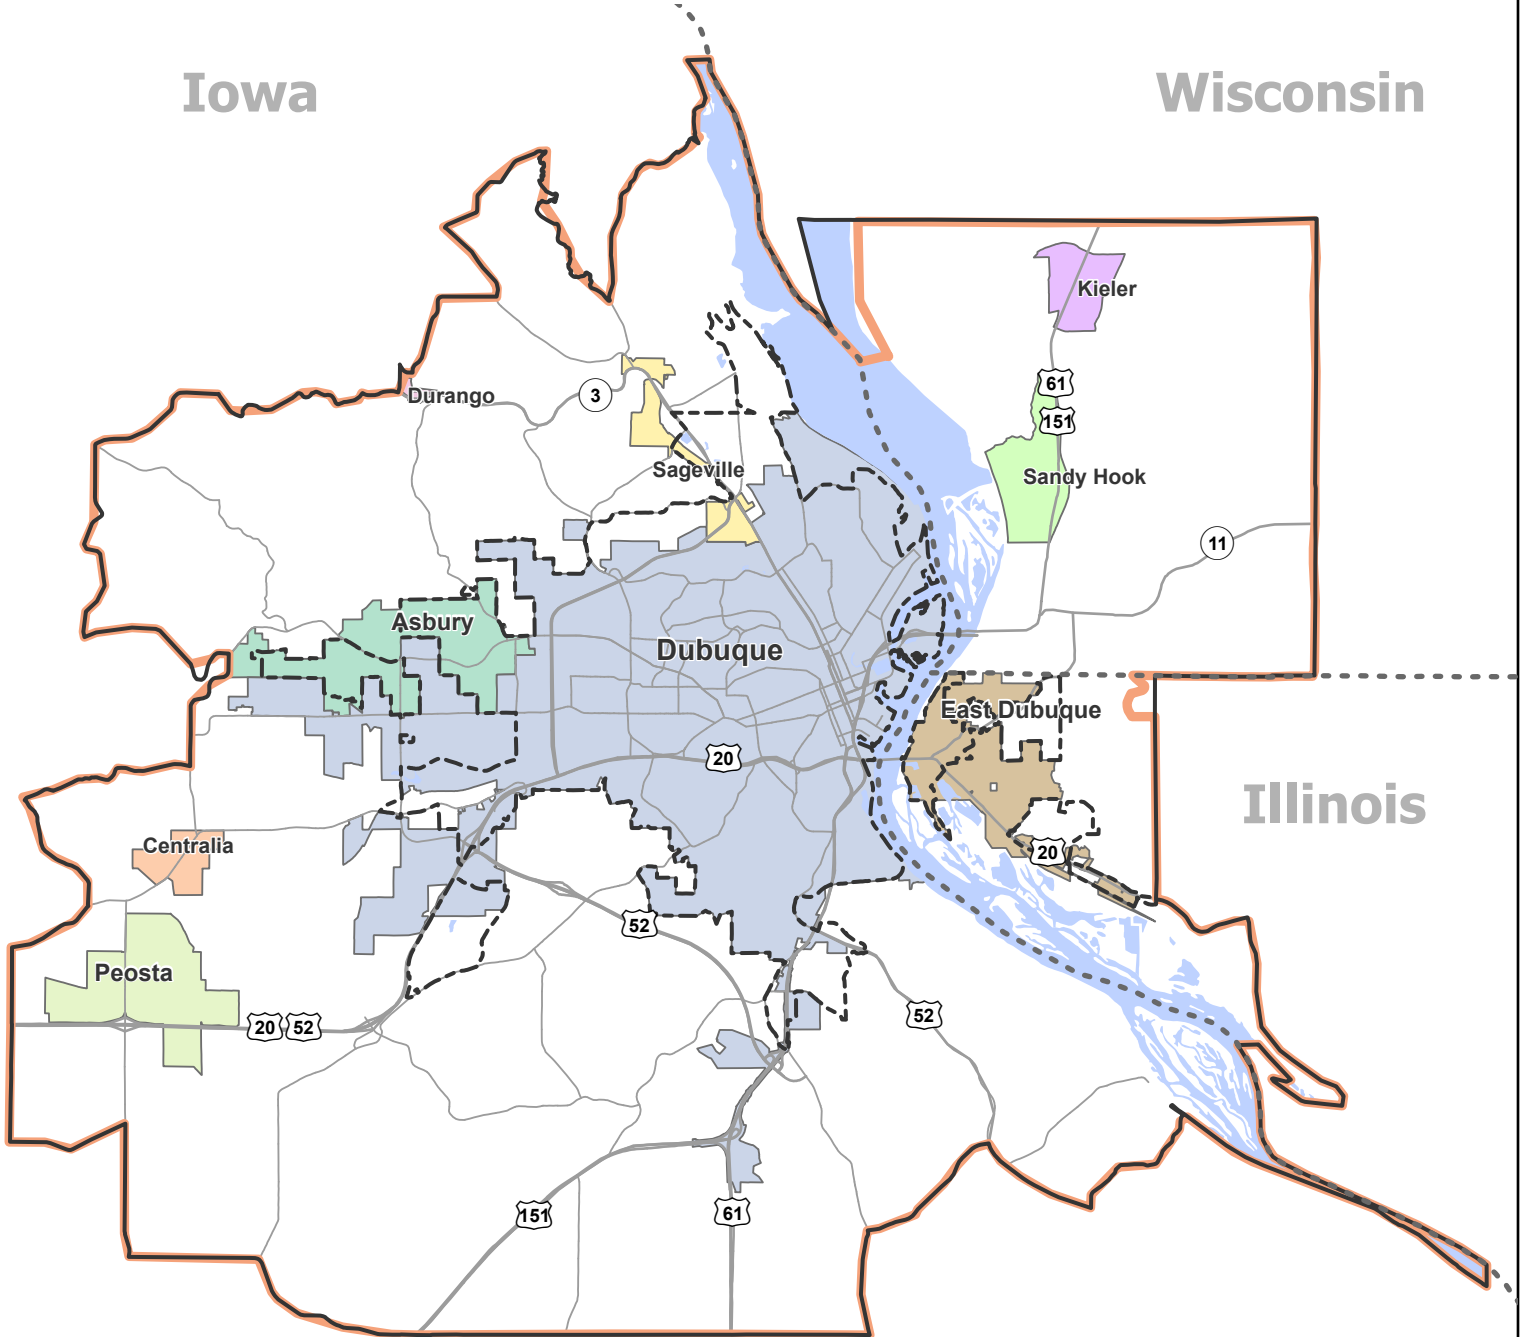

DMATS Metropolitan Planning Area Boundary 2020

Iowa

Wisconsin

Illinois

Legend

- DMATS MPA Boundary 2020
- DMATS MPA Boundary 2010
- Census Urban Area Boundary 2020
- Major Highways
- State Boundary

0 2 4 Miles

Map created by ECIA, 2024